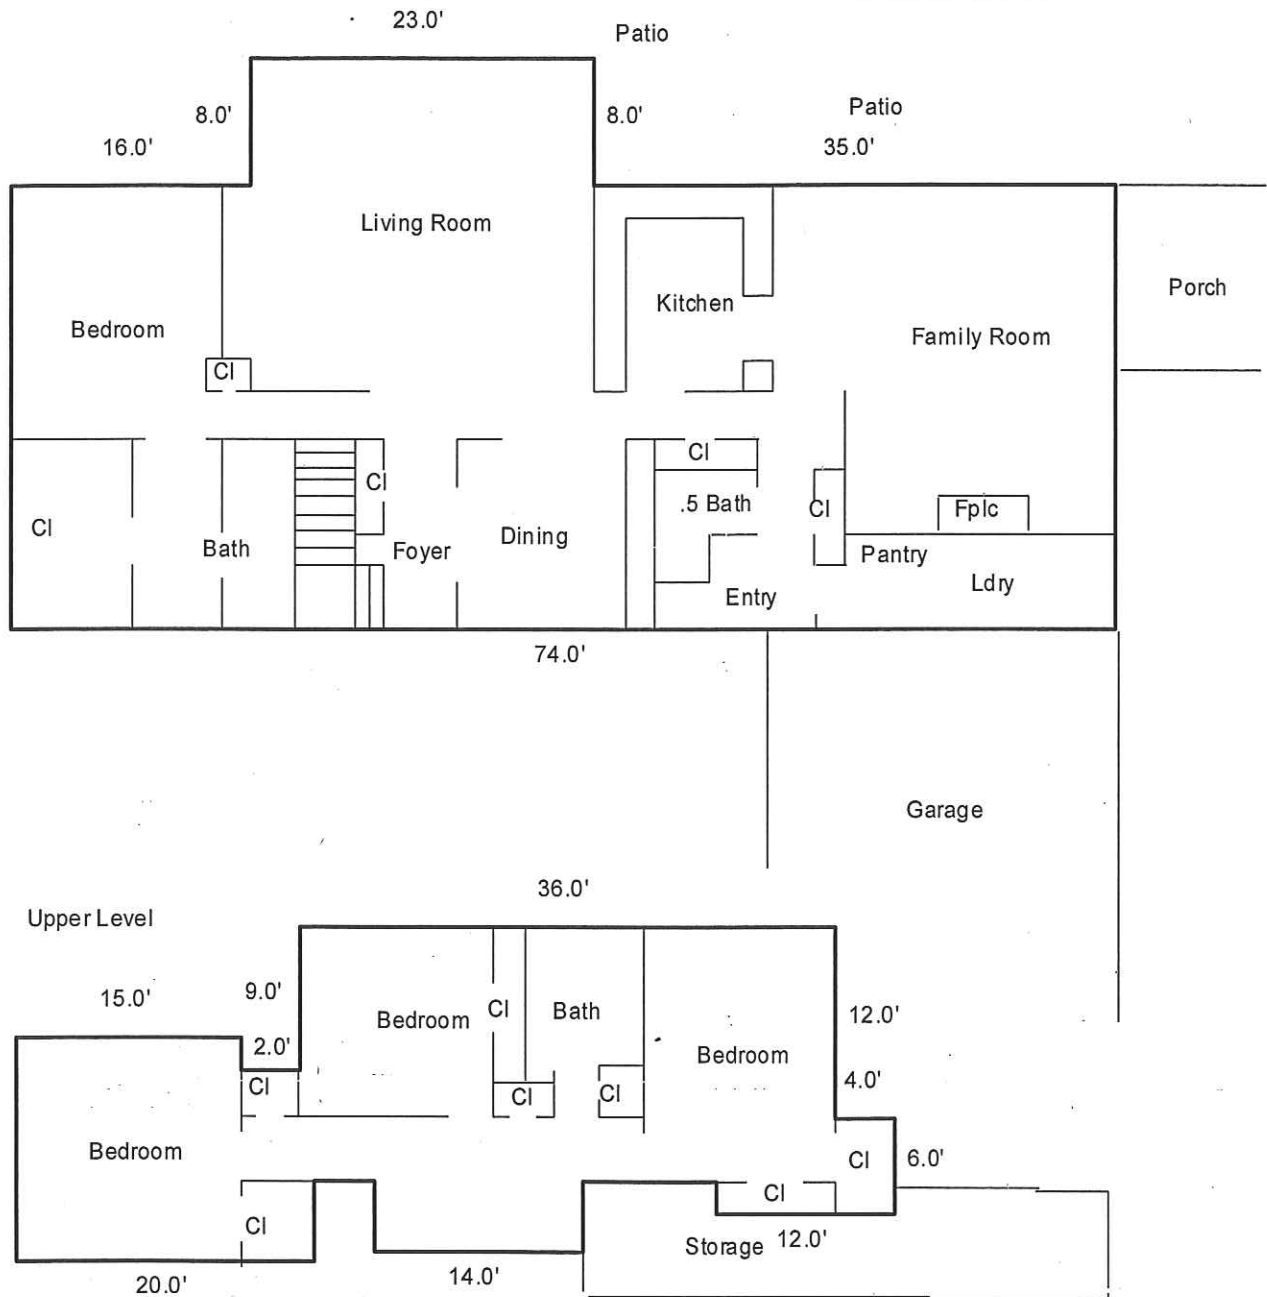

LOST LAKE

Sketch Not To Scale

Approx 3200 sq.ft.